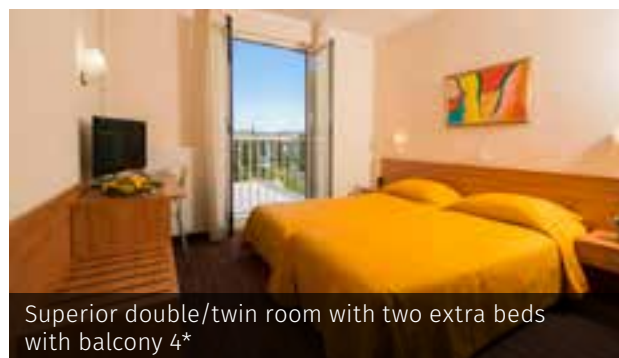

## Rooms and equipment

	Superior double/twin room with balcony 4*	Superior double/twin room with two extra beds with balcony 4*	Bioenergetic Suite Salinera	Standard single room 3*	Standard double/twin room 3*
<b>Number</b>	49	3	1	6	42
<b>Size</b>	23 m <sup>2</sup>	29 m <sup>2</sup>	35 m <sup>2</sup>	16 m <sup>2</sup>	18 m <sup>2</sup>
<b>Number of connected rooms</b>					
<b>Maximum number of guests per room</b>	3	4	3	1	3
<b>No. of rooms for guests with disabilities</b>	3				
<b>Bed size</b>	2 x 90x200 or 180x200	2 x 90x200 or 180x200	180 x 200	90x200	2 x 90x200 or 180x200
<b>Additional beds</b>	sofa 90x190	bed 90x200 and sofa 90x200	sofa 90x190		80 x 180
<b>View</b>	Park/sea	Park/sea	Park/sea	Park	Park
<b>Balcony</b>	49	3	1		
<b>Bath with shower</b>			1		
<b>Shower</b>	49	3		6	42