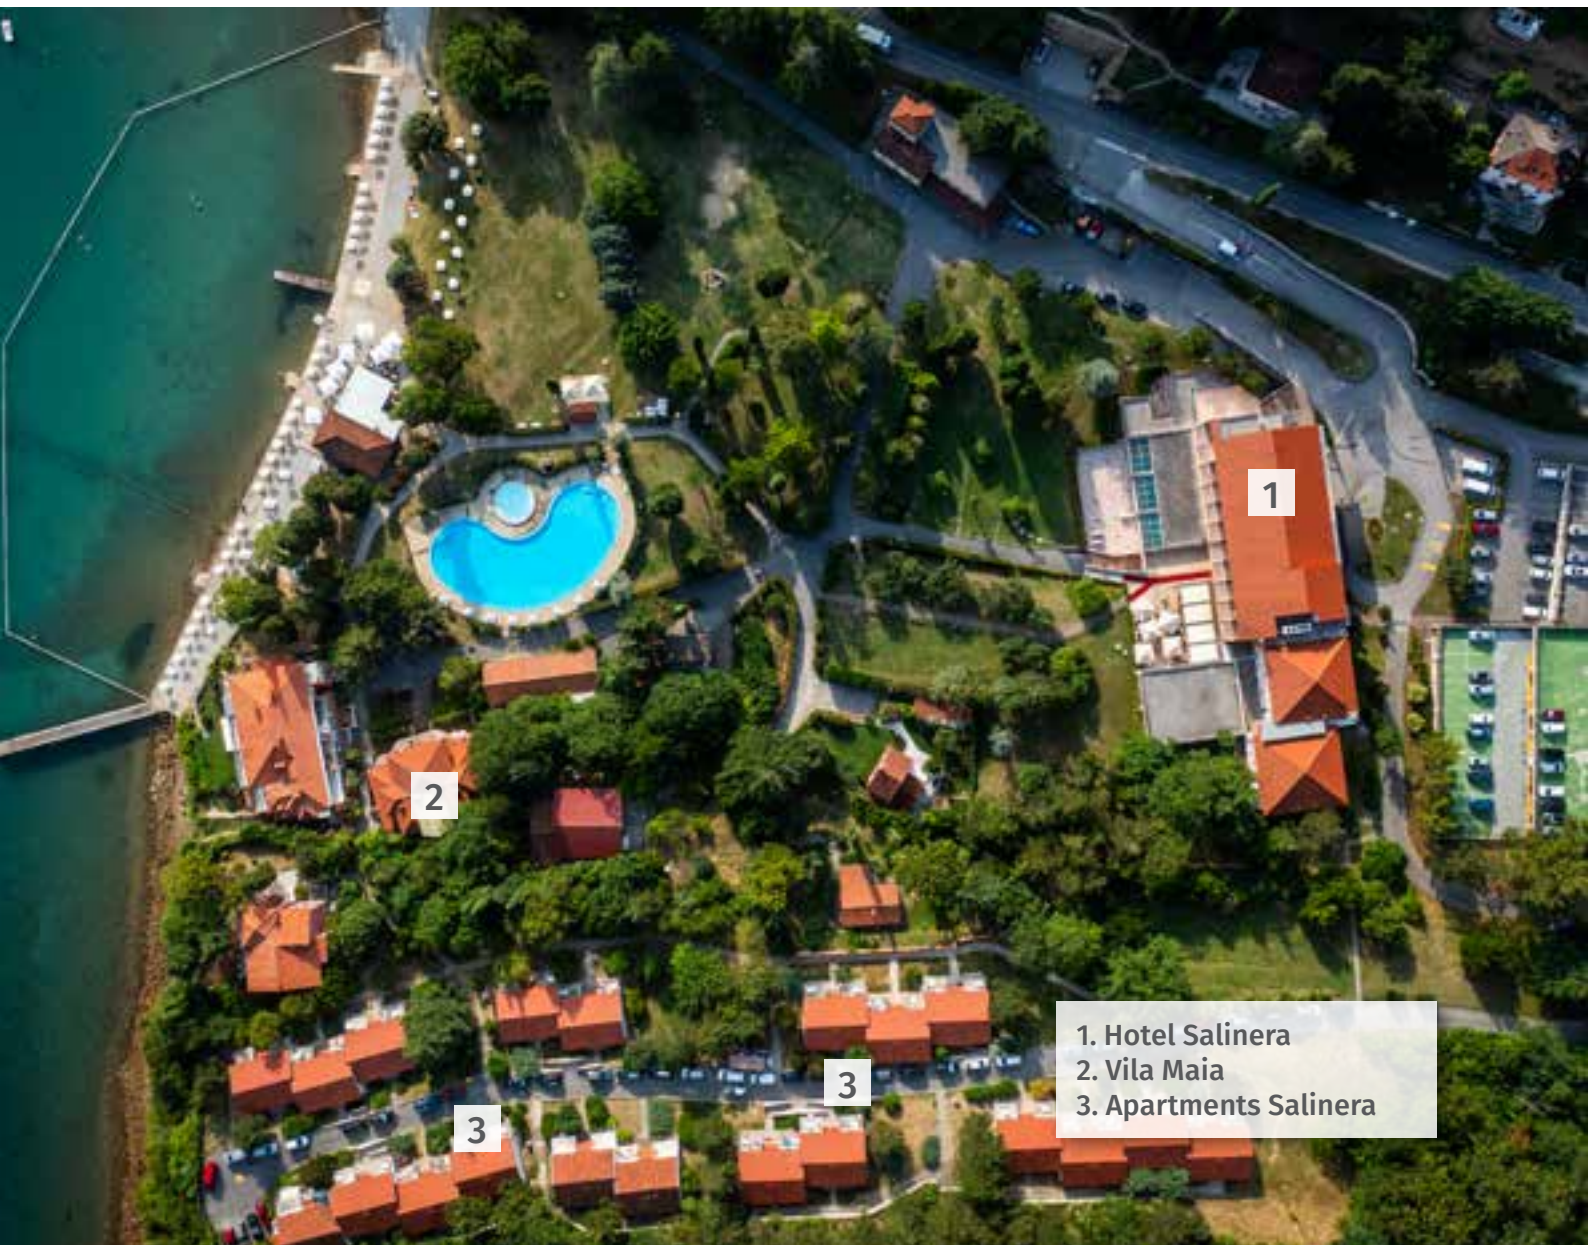

## WELLNESS CENTRE

SYRA WELLNESS CENTER

## Bioenergetic resort

Salinera Resort Strunjan is located in the heart of a green, natural environment, blessed with the mild Mediterranean climate. The Resort is located next to the Nature Park Strunjan, a natural reserve and home to many plant and animal species. It is also part of the unique natural and cultural heritage of the Slovenian Istria. The resort guests can simply walk to the park and start exploring! The connection of the resort with its natural environment is also reflected in the bioenergetic park that is located within it. Meditation at the bioenergetic points will help you regain your balance. Our guests love to return to this peaceful green bay to recharge their batteries through living in harmony with the nature and a lot of activities in the fresh sea air.