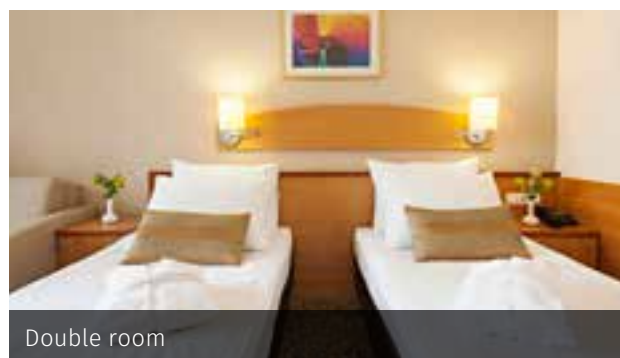

Rooms and equipment

	Single room	Double room	Apartment suite	Double room for guests with disabilities
Size	14.5 m²	14.5–18.0 m²	36 m²	14.5–18 m²
Number	25	95	3	13
Number of connected rooms	0	10	3	0
Max capacity/room (including add. beds)	2 (25)	2 + 1 (92) + 2 (3)	2 + 1	2 + 1 (7), 2 (6)
No. of rooms for guests with disabilities	0	0	0	13
Main beds	25 (140 x 200 cm)	95 (2 x 90 x 200 cm)	3 (2 x 90 x 200 cm)	13 (2 x 90 x 200 cm); 3 of those rooms have beds for guests with disabilities
Additional beds	0	92 (80 x 180 cm)	3 (140 x 190 cm) double-seater	7 (80 x 180 cm)
View	parking (25)	parking (46), golf (49)	parking (2), golf (1)	parking (8), golf (5)
Balcony	18	48	2	5
Shower	13	47	all rooms	all rooms
Bathtub & shower	12	48	0	0