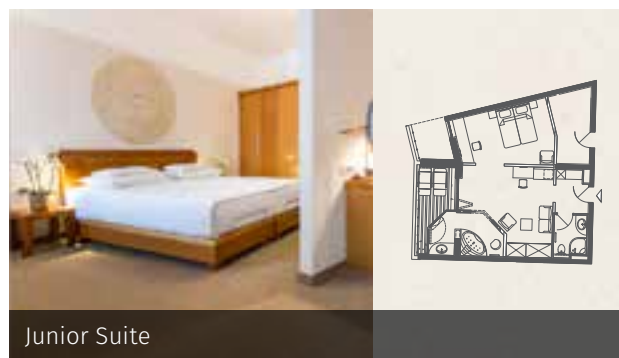

Rooms and equipment

	Single room	Standard double room	Comfort double room	Junior Suite	Senior Suite
Size	24–33 m²	32–34 m²	38–42 m²	42–49 m²	50 m²
Number	23	67	22	4	6
Number of connected rooms:	0	4	0	0	0
Max capacity/room (including additional beds)	2 (23)	2 + 1 (63) 2 (4)	2+1	2+1	2+1
Main beds	23 (160 x 200 cm)	67 (2 x 90 x 210 cm)	22 (2x 90 x 210 cm)	3 (2x 90 x 210cm)	6 (2x 90 x 210 cm)
Additional beds	/	63 (140 x 200 cm) double-seater	22 (160 x 190 cm)	1 (130 x 190 cm) 3 (180 x 200 cm)	2 (140 x 200 cm) 4 (180 x 200 cm)
View	parking (14), pool (9)	parking (37), pool (30)	parking (9), pool (13)	pool (4)	pool (6)
Number of bathrooms	1	1	2	2	2
Shower	all rooms	0	all rooms	all rooms	all rooms
Bathtub & shower	0	all rooms	all rooms	all rooms	all rooms
Bathtub with thermal water	0	67	all rooms	3	all rooms