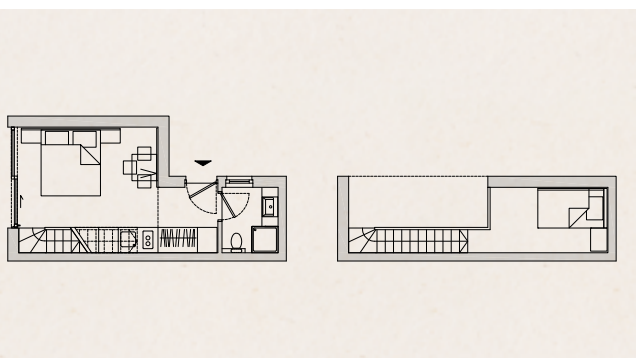

Rooms and equipment

	Room type 3 + 1	Room type 4 + 1/Premium	Room type 4 + 1
Size	35.5 m²	79.50 m²	57 m²
Number	22	2	30
Max capacity/room (including additional beds)	3 + 1	4 + 2	4 + 1
Main beds	66 beds, living-sleeping area 44 beds (90 x 200 cm), loft 22 beds (130 x 200)	8 main beds, of which 2 in sleeping area downstairs (2 x 90 x 200 cm), 2 in the loft sleeping area (2 x 90 x 200 cm)	120 main beds in the loft = 60 (90 x 200 cm) + 60 (90 x 180 cm)
Additional beds	22 (80 x 180 cm)	2 (80 x 180 cm); double-seater (2)	30 x double-seater (140 x 190 cm) in the living area
Kitchen	kitchenettes	kitchenettes	kitchen
Safe deposit box	22	2	30
Floor	ceramic tiles and wood	ceramic tiles and wood	ceramic tiles and wood
Shower	all houses	all houses	all houses