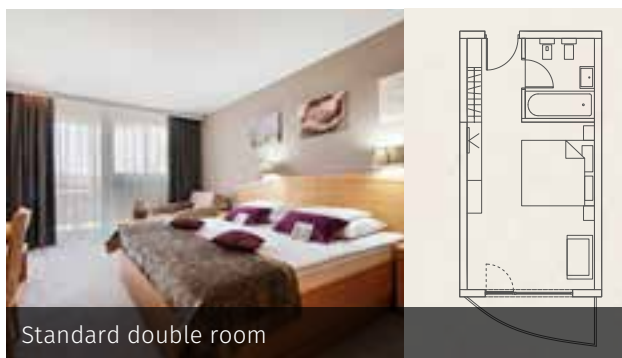

Rooms and equipment

	Single room	Double room	Apartment suite	Connecting rooms 1/1	Connecting rooms 1/2
Size	15.5 m ²	19.9 m ²	41.9 m ²	15,5 m ²	19.9 m ²
Number	37	108	6	3	3
Number of connected rooms:	0	0	0	3	3
Max capacity/room (including add. beds)	2 (37)	2 + 1 (107), 2 (1)	2 + 3	2	2 + 1
No. of rooms for guests with disabilities	0	0	0	1	0
Main beds	37 (150 x 200 cm)	108 (2 x 90 x 200 cm)	6 (2 x 90 x 200 cm) + bunk beds 6 (2 x 90 x 200 cm)	3 (150 x 200 cm)	3 (2 x 90 x 200 cm)
Additional beds	0	107 (90 x 200 cm)	6 (130 x 180 cm)	0	3 (90 x 200 cm)
View	parking (13), golf (24)	parking (38), golf (70)	golf (6)	parking (3)	parking (3)
Balcony	all rooms	102	all rooms	0	0
Shower	all rooms	all rooms	all rooms	all rooms	all rooms

 THEATRE CONFIGURATION
  CLASSROOM
  L-SHAPED
  U-SHAPED
  BOARDROOM (SHARED TABLE)
  BANQUET

HOTEL TERMAL ★★★★★

General information

- ▶ Hotel category: ****
- ▶ Opened/refurbished: 1982 / room furniture 2000, partial renovation of rooms 2014, pool complex 2015, hotel facade 2020
- ▶ Check-in: 2 PM
- ▶ Check-out: 11 AM
- ▶ Reception opening hours: 24/7
- ▶ Number of floors: 4
- ▶ Lift: 2
- ▶ Number of rooms: 136
- ▶ Number of main beds: 250
- ▶ Number of all beds: 359
- ▶ Rooms: all rooms have air conditioning, a TV, a minibar, and a safe deposit box. The rooms have a textile floor covering. The bathroom floor has ceramic tiles.