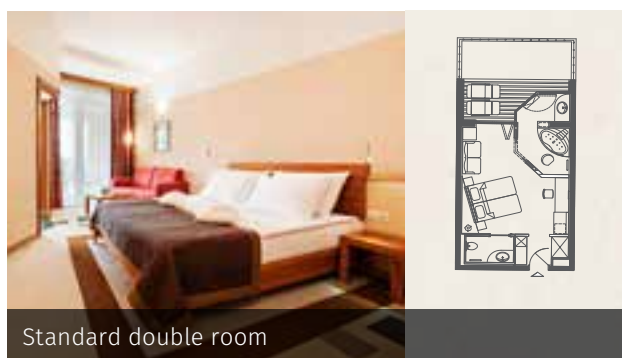

Rooms and equipment

	Single room	Standard double room	Comfort double room	Junior Suite	Senior Suite
Size	24–33 m ²	32–34 m ²	38–42 m ²	42–49 m ²	50 m ²
Number	23	67	22	4	6
Number of connected rooms:	0	4	0	0	0
Max capacity/room (including additional beds)	2 (23)	2 + 1 (63) 2 (4)	2+1	2+1	2+1
Main beds	23 (160 x 200 cm)	67 (2 x 90 x 210 cm)	22 (2x 90 x 210 cm)	3 (2x 90 x 210cm)	6 (2x 90 x 210 cm)
Additional beds	/	63 (140 x 200 cm) double-seater	22 (160 x 190 cm)	1 (130 x 190 cm) 3 (180 x 200 cm)	2 (140 x 200 cm) 4 (180 x 200 cm)
View	parking (14), pool (9)	parking (37), pool (30)	parking (9), pool (13)	pool (4)	pool (6)
Number of bathrooms	1	1	2	2	2
Shower	all rooms	0	all rooms	all rooms	all rooms
Bathtub & shower	0	all rooms	all rooms	all rooms	all rooms
Bathtub with thermal water	0	67	all rooms	3	all rooms

Rooms and equipment

	Single room	Double room	Apartment suite	Double room for guests with disabilities
Size	14.5 m ²	14.5–18.0 m ²	36 m ²	14.5–18 m ²
Number	25	95	3	13
Number of connected rooms	0	10	3	0
Max capacity/room (including add. beds)	2 (25)	2 + 1 (92) + 2 (3)	2 + 1	2 + 1 (7), 2 (6)
No. of rooms for guests with disabilities	0	0	0	13
Main beds	25 (140 x 200 cm)	95 (2 x 90 x 200 cm)	3 (2 x 90 x 200 cm)	13 (2 x 90 x 200 cm); 3 of those rooms have beds for guests with disabilities
Additional beds	0	92 (80 x 180 cm)	3 (140 x 190 cm) double-seater	7 (80 x 180 cm)
View	parking (25)	parking (46), golf (49)	parking (2), golf (1)	parking (8), golf (5)
Balcony	18	48	2	5
Shower	13	47	all rooms	all rooms
Bathtub & shower	12	48	0	0