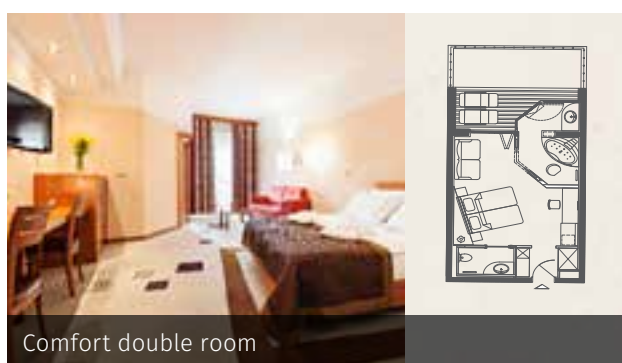

Rooms and equipment

	Single room	Standard double room	Comfort double room	Junior Suite	Senior Suite
Size	24–33 m ²	32–34 m ²	38–42 m ²	42–49 m ²	50 m ²
Number	23	67	22	4	6
Number of connected rooms:	0	4	0	0	0
Max capacity/room (including additional beds)	2 (23)	2 + 1 (63) 2 (4)	2+1	2+1	2+1
Main beds	23 (160 x 200 cm)	67 (2 x 90 x 210 cm)	22 (2x 90 x 210 cm)	3 (2x 90 x 210cm)	6 (2x 90 x 210 cm)
Additional beds	/	63 (140 x 200 cm) double-seater	22 (160 x 190 cm)	1 (130 x 190 cm) 3 (180 x 200 cm)	2 (140 x 200 cm) 4 (180 x 200 cm)
View	parking (14), pool (9)	parking (37), pool (30)	parking (9), pool (13)	pool (4)	pool (6)
Number of bathrooms	1	1	2	2	2
Shower	all rooms	0	all rooms	all rooms	all rooms
Bathtub & shower	0	all rooms	all rooms	all rooms	all rooms
Bathtub with thermal water	0	67	all rooms	3	all rooms

Rooms and equipment

	Single room	Double room	Apartment suite	Double room for guests with disabilities
Size	14.5 m ²	14.5–18.0 m ²	36 m ²	14.5–18 m ²
Number	25	95	3	13
Number of connected rooms	0	10	3	0
Max capacity/room (including add. beds)	2 (25)	2 + 1 (92) + 2 (3)	2 + 1	2 + 1 (7), 2 (6)
No. of rooms for guests with disabilities	0	0	0	13
Main beds	25 (140 x 200 cm)	95 (2 x 90 x 200 cm)	3 (2 x 90 x 200 cm)	13 (2 x 90 x 200 cm); 3 of those rooms have beds for guests with disabilities
Additional beds	0	92 (80 x 180 cm)	3 (140 x 190 cm) double-seater	7 (80 x 180 cm)
View	parking (25)	parking (46), golf (49)	parking (2), golf (1)	parking (8), golf (5)
Balcony	18	48	2	5
Shower	13	47	all rooms	all rooms
Bathtub & shower	12	48	0	0