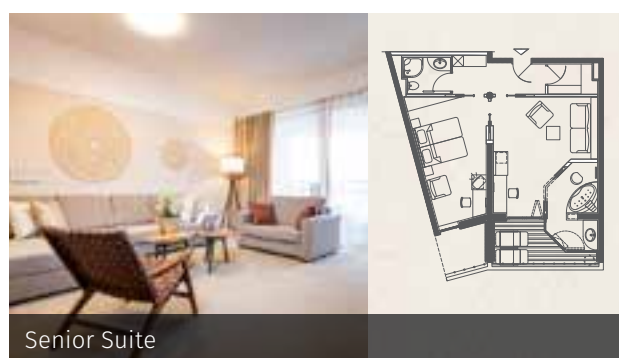

Rooms and equipment

	Single room	Standard double room	Comfort double room	Junior Suite	Senior Suite
Size	24–33 m ²	32–34 m ²	38–42 m ²	42–49 m ²	50 m ²
Number	23	67	22	4	6
Number of connected rooms:	0	4	0	0	0
Max capacity/room (including additional beds)	2 (23)	2 + 1 (63) 2 (4)	2+1	2+1	2+1
Main beds	23 (160 x 200 cm)	67 (2 x 90 x 210 cm)	22 (2x 90 x 210 cm)	3 (2x 90 x 210cm)	6 (2x 90 x 210 cm)
Additional beds	/	63 (140 x 200 cm) double-seater	22 (160 x 190 cm)	1 (130 x 190 cm) 3 (180 x 200 cm)	2 (140 x 200 cm) 4 (180 x 200 cm)
View	parking (14), pool (9)	parking (37), pool (30)	parking (9), pool (13)	pool (4)	pool (6)
Number of bathrooms	1	1	2	2	2
Shower	all rooms	0	all rooms	all rooms	all rooms
Bathtub & shower	0	all rooms	all rooms	all rooms	all rooms
Bathtub with thermal water	0	67	all rooms	3	all rooms