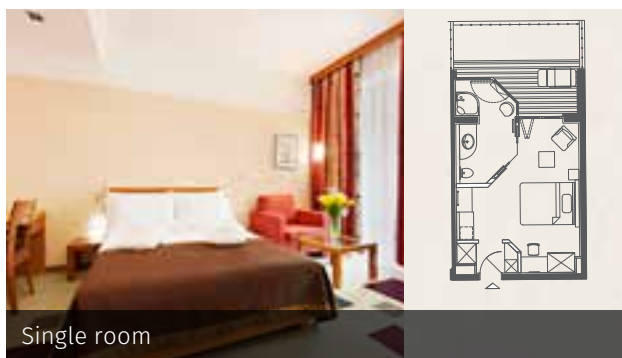

HOTEL LIVADA PRESTIGE ★★★★★

General information

- ▶ Hotel category: *****
- ▶ Opened: 2006
- ▶ Check-in: 2 PM
- ▶ Check-out: 11 AM
- ▶ Reception opening hours: 24/7
- ▶ Number of floors: 4 and ground floor
- ▶ Lift: 3
- ▶ Number of rooms: 122
- ▶ Number of main beds: 221
- ▶ Number of all beds: 315
- ▶ Room features: all rooms have air conditioning, a balcony, a TV, a minibar, and a safe deposit box. The rooms have a textile floor covering. The bathroom floor has ceramic tiles. The beds are anti-allergy.
- ▶ Hotel thermal pool complex
- ▶ Admission to the Terme 3000 Water Park
- ▶ Hotel World of Saunas

Rooms and equipment

	Single room	Standard double room	Comfort double room	Junior Suite	Senior Suite
Size	24–33 m ²	32–34 m ²	38–42 m ²	42–49 m ²	50 m ²
Number	23	67	22	4	6
Number of connected rooms:	0	4	0	0	0
Max capacity/room (including additional beds)	2 (23)	2 + 1 (63) 2 (4)	2+1	2+1	2+1
Main beds	23 (160 x 200 cm)	67 (2 x 90 x 210 cm)	22 (2x 90 x 210 cm)	3 (2x 90 x 210cm)	6 (2x 90 x 210 cm)
Additional beds	/	63 (140 x 200 cm) double-seater	22 (160 x 190 cm)	1 (130 x 190 cm) 3 (180 x 200 cm)	2 (140 x 200 cm) 4 (180 x 200 cm)
View	parking (14), pool (9)	parking (37), pool (30)	parking (9), pool (13)	pool (4)	pool (6)
Number of bathrooms	1	1	2	2	2
Shower	all rooms	0	all rooms	all rooms	all rooms
Bathtub & shower	0	all rooms	all rooms	all rooms	all rooms
Bathtub with thermal water	0	67	all rooms	3	all rooms