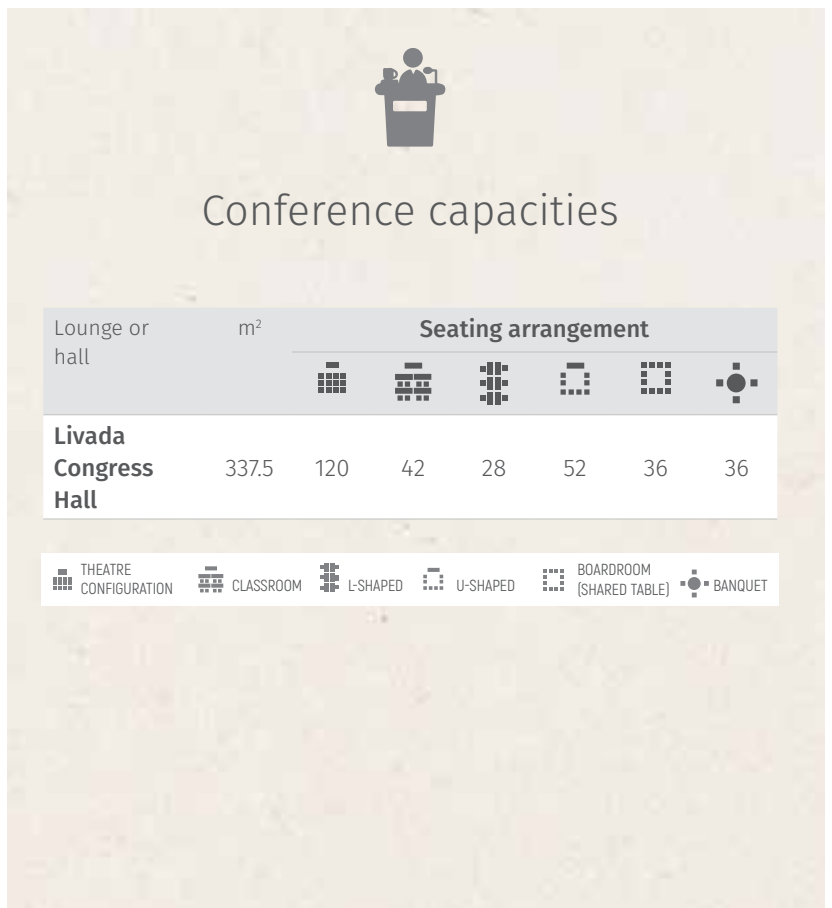

Hotel thermal pool complex

	Livada indoor pool	Livada outdoor pool	Children's pool	Thermal pool	Whirlpool
Depth	135 cm	135 cm	35 cm–60 cm	120 cm–125 cm	0.90 m
Temperature	34°C	28°C, 32°C	32°C	38°C	34°C
No. of pools	1	2	2	1	1
Size	232 m ²	99 m ² , 107 m ²	31 m ² , 46 m ²	28 m ²	11 m ²
Admission	free of charge for hotel guests				
Other features					
Waterslide	/	/	1	/	/
Poolside bar	1	/	/	/	/

Gastronomy

	Livada Restaurant	Prestige à la carte	Braserija	Livada Aperitif Bar	Panorama bar
Capacity	180	35	20	60	50
Breakfast	local, classic combined, buffet			Non-alcoholic and alcoholic beverages, à la carte desserts and snacks	Non-alcoholic and alcoholic beverages, à la carte desserts
Lunch	local, classic, buffet	local, classic served à la carte			
Dinner	local, classic buffet				
Dress code	smart	smart	smart casual	smart casual	smart casual
Special features	Prekmurje dinner 2 times per week				

Room service: 24/7

Conference capacities

Lounge or hall	m ²	Seating arrangement					
							
Livada Congress Hall	337.5	120	42	28	52	36	36

HOTEL AJDA ★★☆☆

General information

- ▶ Hotel category: ****
- ▶ Opened/refurbished: 1990 / pool complex 2018, rooms 2019, hotel restaurant 2020
- ▶ Check-in: 2 PM
- ▶ Check-out: 11 AM
- ▶ Reception opening hours: 24/7
- ▶ Number of floors: 5
- ▶ Lift: 2
- ▶ Number of rooms: 157
- ▶ Number of main beds: 286
- ▶ Number of all beds: 402
- ▶ Rooms: all rooms have air conditioning, a TV, a minibar, and a safe deposit box. Most of the rooms have a balcony. The rooms have a textile floor covering. The bathroom floor has ceramic tiles.
- ▶ Hotel thermal pool complex
- ▶ Admission to the Terme 3000 Water Park