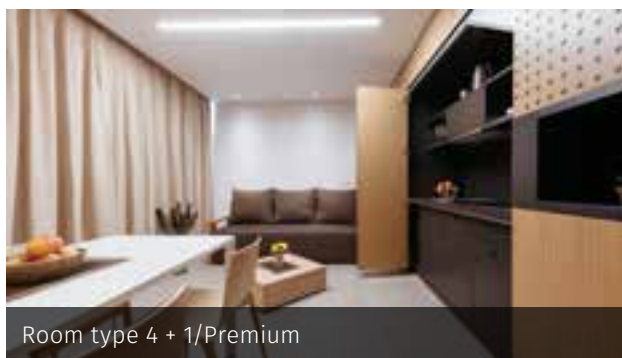

Rooms and equipment

	Room type 3 + 1	Room type 4 + 1/Premium	Room type 4 + 1
Size	35.5 m²	79.50 m²	57 m²
Number	22	2	30
Max capacity/room (including additional beds)	3 + 1	4 + 2	4 + 1
Main beds	66 beds, living-sleeping area 44 beds (90 x 200 cm), loft 22 beds (130 x 200)	8 main beds, of which 2 in sleeping area downstairs (2 x 90 x 200 cm), 2 in the loft sleeping area (2 x 90 x 200 cm)	120 main beds in the loft = 60 (90 x 200 cm) + 60 (90 x 180 cm)
Additional beds	22 (80 x 180 cm)	2 (80 x 180 cm); double-seater (2)	30 x double-seater (140 x 190 cm) in the living area
Kitchen	kitchenettes	kitchenettes	kitchen
Safe deposit box	22	2	30
Floor	ceramic tiles and wood	ceramic tiles and wood	ceramic tiles and wood
Shower	all houses	all houses	all houses