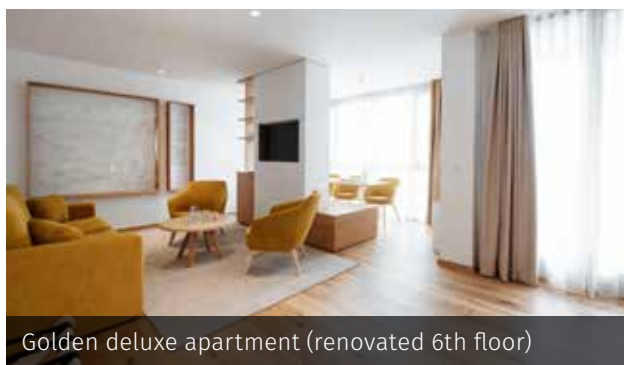

Hotel RADIN A rooms and equipment

Hotel Radin Superior	SU / APP Suite	Family rooms/con- nected rooms	Standard double room	Queen bed room	Classic single room
Size	61.20 m²	33.70 m²	24.45 m²	19.20 m²	18.20 m²
Number	3	7	80	40	12
Number of connected rooms:	0	7	0	0	0
Max capacity/room (including additional beds)	2 + 2	2 + 1	2 + 1	2	1
Main beds	3 (2 x 90 x 200 cm)	7 (2 x 100 x 200 cm) 110 x 180 cm (4)	80 (2 x 90 x 200 cm)	40 (160 x 200 cm)	12 (100 x 200 cm)
Additional beds	3 (140 x 200 cm)	70 x 180 cm (2) 100 x 200 cm (1)	72 (110 x 180 cm)	0	0
View	Mura River (1), parking (2)	Mura River (3), park (2), parking (2)	Mura river (38), park (42)	Mura river (10), park (30)	Mura river
Bathtub & shower	all rooms	all rooms	all rooms	23	0
Bidet	all rooms	all rooms	all rooms	all rooms	all rooms
Shower	0	0	0	17	all rooms
Air conditioning	all rooms	all rooms	73	29	0