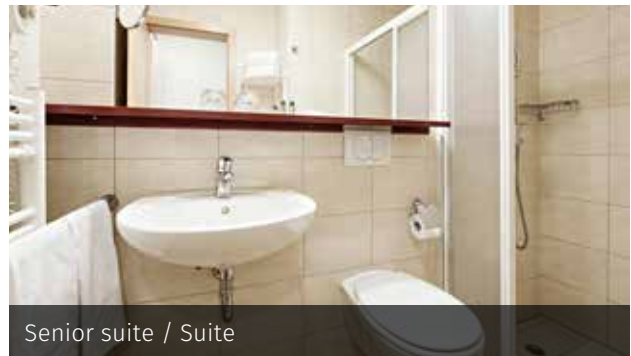

RADIN B Hotel rooms

- ▶ Number of floors: 8
- ▶ Lift: 2
- ▶ Room features: all rooms have air conditioning, a telephone, a TV, a minibar, and a safe deposit box. The floors have textile covering (not antiallergic). The bathroom floor has ceramic tiles.
- ▶ Opened/refurbished: 1980/2005

RADIN A Hotel rooms

- ▶ Number of floors: 6
- ▶ Lift: 2
- ▶ Room features: all rooms have a telephone, a TV, a minibar, and a safe deposit box. The floors have textile covering (not antiallergic). The bathroom floor has ceramic tiles.
- ▶ Opened/refurbished: 1972/2013 (2013: energy renovation; 2014: partial renovation of rooms; 2020: partial renovation of rooms)

Hotel RADIN B rooms and equipment

Hotel Radin Standard	Senior suite / Suite	Standard double room	Queen bed room
Size	44.20 m ²	20.90 m ²	16.50 m ²
Number	3	49	75
Max capacity/room (including additional beds)	3 + 1	2 + 1	2
Main beds	3 (2x90x200 cm)	49 (2x90x200 cm)	75 (140x200 cm)
Additional beds	3 (140x200 cm)	49 (70x180 cm)	0
View	parking	parking	Mura river (67), park (8)
Air conditioning	all rooms	all rooms	all rooms
Balcony	2	French balcony	French balcony
Shower	3	49	75

Hotel RADIN A rooms and equipment

Hotel Radin Superior	SU / APP Suite	Family rooms/con- nected rooms	Standard double room	Queen bed room	Classic single room
Size	61.20 m ²	33.70 m ²	24.45 m ²	19.20 m ²	18.20 m ²
Number	3	7	80	40	12
Number of connected rooms:	0	7	0	0	0
Max capacity/room (including additional beds)	2 + 2	2 + 1	2 + 1	2	1
Main beds	3 (2 x 90 x 200 cm)	7 (2 x 100 x 200 cm) 110 x 180 cm (4)	80 (2 x 90 x 200 cm)	40 (160 x 200 cm)	12 (100 x 200 cm)
Additional beds	3 (140 x 200 cm)	70 x 180 cm (2) 100 x 200 cm (1)	72 (110 x 180 cm)	0	0
View	Mura River (1), parking (2)	Mura River (3), park (2), parking (2)	Mura river (38), park (42)	Mura river (10), park (30)	Mura river
Bathtub & shower	all rooms	all rooms	all rooms	23	0
Bidet	all rooms	all rooms	all rooms	all rooms	all rooms
Shower	0	0	0	17	all rooms
Air conditioning	all rooms	all rooms	73	29	0