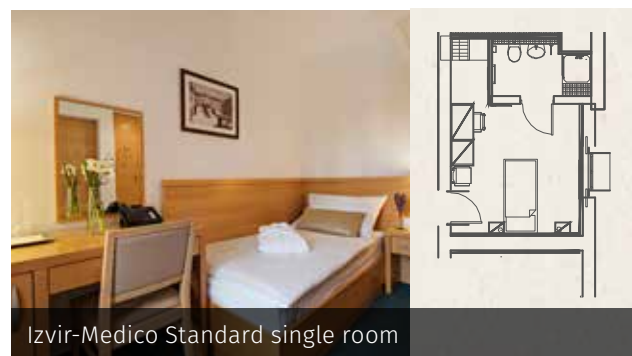

Rooms and equipment

	Family rooms / Suite	Standard double room	Standard single room	Comfort double room	Standard single room	Standard double room
Room				Izvir-Medico	Izvir-Medico	Izvir-Medico
Size	53.00 m²	22.00 m²	14.80 m²	28.80 m²	12.90 m²	16.40 m²
Number	10	35	14	4	25	40
Number of connected rooms:	10	0	0	0	0	0
Max capacity	2 + 2	2 + 1	1	2	1	2
No. of rooms for guests with disabilities	0	0	5	0	0	0
Main beds	10 (2 x 90 x 200 cm)	35 (2 x 90 x 200 cm)	14 (90 x 200 cm)	4 (160 x 200 cm)	25 (90 x 190 cm)	35 (150 x 190 cm), 5 (160 x 200 cm)
Additional beds	10 (140x190cm)	5 (80 x 190 cm)	0	0	0	0
View	Courtyard/ Mura river	Courtyard/ Mura river/ pool	Mura river/ pool	park	park/Mura river	park/Mura river
Balcony	5	15	0	2	0	6
Minibar	all rooms	all rooms	all rooms	all rooms	all rooms	all rooms
Shower	all rooms	15	all rooms	all rooms	all rooms	35
Bathtub & shower	0	20	0	0	0	5