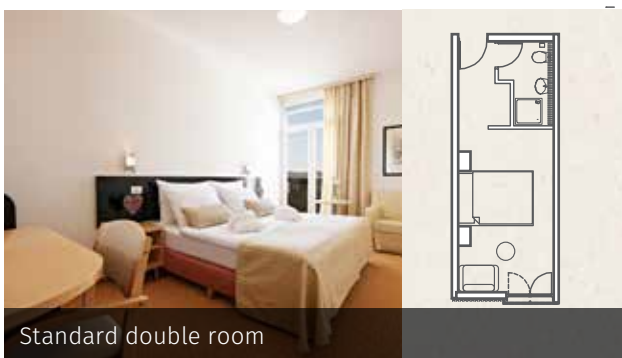

RADIN B Hotel rooms

- ▶ Number of floors: 8
- ▶ Lift: 2
- ▶ Room features: all rooms have air conditioning, a telephone, a TV, a minibar, and a safe deposit box. The floors have textile covering (not antiallergic). The bathroom floor has ceramic tiles.
- ▶ Opened/refurbished: 1980/2005

Hotel RADIN B rooms and equipment

Hotel Radin Standard	Senior suite / Suite	Standard double room	Queen bed room
Size	44.20 m ²	20.90 m ²	16.50 m ²
Number	3	49	75
Max capacity/room (including additional beds)	3 + 1	2 + 1	2
Main beds	3 (2x90x200 cm)	49 (2x90x200 cm)	75 (140x200 cm)
Additional beds	3 (140x200 cm)	49 (70x180 cm)	0
View	parking	parking	Mura river (67), park (8)
Air conditioning	all rooms	all rooms	all rooms
Balcony	2	French balcony	French balcony
Shower	3	49	75

Hotel RADIN A rooms and equipment

Hotel Radin Superior	SU / APP Suite	Family rooms/con- nected rooms	Standard double room	Queen bed room	Classic single room
Size	61.20 m ²	33.70 m ²	24.45 m ²	19.20 m ²	18.20 m ²
Number	3	7	80	40	12
Number of connected rooms:	0	7	0	0	0
Max capacity/room (including additional beds)	2 + 2	2 + 1	2 + 1	2	1
Main beds	3 (2 x 90 x 200 cm)	7 (2 x 100 x 200 cm) 110 x 180 cm (4)	80 (2 x 90 x 200 cm)	40 (160 x 200 cm)	12 (100 x 200 cm)
Additional beds	3 (140 x 200 cm)	70 x 180 cm (2) 100 x 200 cm (1)	72 (110 x 180 cm)	0	0
View	Mura River (1), parking (2)	Mura River (3), park (2), parking (2)	Mura river (38), park (42)	Mura river (10), park (30)	Mura river
Bathtub & shower	all rooms	all rooms	all rooms	23	0
Bidet	all rooms	all rooms	all rooms	all rooms	all rooms
Shower	0	0	0	17	all rooms
Air conditioning	all rooms	all rooms	73	29	0