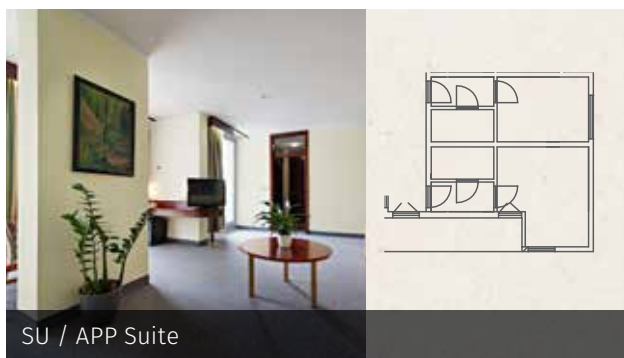

RADIN A Hotel rooms

- ▶ Number of floors: 6
- ▶ Lift: 2
- ▶ Room features: all rooms have a telephone, a TV, a minibar, and a safe deposit box. The floors have textile covering (not antiallergic). The bathroom floor has ceramic tiles.
- ▶ Opened/refurbished: 1972/2013 (2013: energy renovation; 2014: partial renovation of rooms; 2020: partial renovation of rooms)

Hotel RADIN B rooms and equipment

Hotel Radin Standard	Senior suite / Suite	Standard double room	Queen bed room
Size	44.20 m ²	20.90 m ²	16.50 m ²
Number	3	49	75
Max capacity/room (including additional beds)	3 + 1	2 + 1	2
Main beds	3 (2x90x200 cm)	49 (2x90x200 cm)	75 (140x200 cm)
Additional beds	3 (140x200 cm)	49 (70x180 cm)	0
View	parking	parking	Mura river (67), park (8)
Air conditioning	all rooms	all rooms	all rooms
Balcony	2	French balcony	French balcony
Shower	3	49	75

Hotel RADIN A rooms and equipment

Hotel Radin Superior	SU / APP Suite	Family rooms/con- nected rooms	Standard double room	Queen bed room	Classic single room
Size	61.20 m ²	33.70 m ²	24.45 m ²	19.20 m ²	18.20 m ²
Number	3	7	80	40	12
Number of connected rooms:	0	7	0	0	0
Max capacity/room (including additional beds)	2 + 2	2 + 1	2 + 1	2	1
Main beds	3 (2 x 90 x 200 cm)	7 (2 x 100 x 200 cm) 110 x 180 cm (4)	80 (2 x 90 x 200 cm)	40 (160 x 200 cm)	12 (100 x 200 cm)
Additional beds	3 (140 x 200 cm)	70 x 180 cm (2) 100 x 200 cm (1)	72 (110 x 180 cm)	0	0
View	Mura River (1), parking (2)	Mura River (3), park (2), parking (2)	Mura river (38), park (42)	Mura river (10), park (30)	Mura river
Bathtub & shower	all rooms	all rooms	all rooms	23	0
Bidet	all rooms	all rooms	all rooms	all rooms	all rooms
Shower	0	0	0	17	all rooms
Air conditioning	all rooms	all rooms	73	29	0