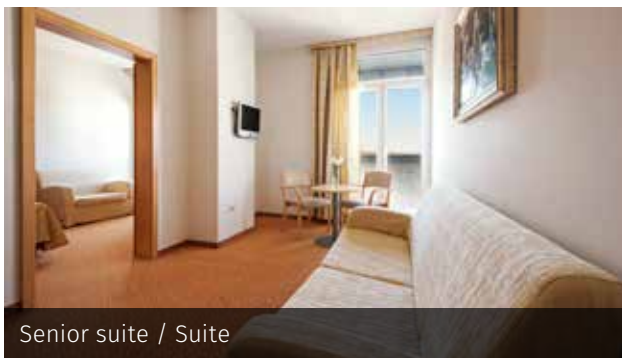

RADIN B Hotel rooms

- ▶ Number of floors: 8
- ▶ Lift: 2
- ▶ Room features: all rooms have air conditioning, a telephone, a TV, a minibar, and a safe deposit box. The floors have textile covering (not antiallergic). The bathroom floor has ceramic tiles.
- ▶ Opened/refurbished: 1980/2005

Hotel RADIN B rooms and equipment

Hotel Radin Standard	Senior suite / Suite	Standard double room	Queen bed room
Size	44.20 m ²	20.90 m ²	16.50 m ²
Number	3	49	75
Max capacity/room (including additional beds)	3 + 1	2 + 1	2
Main beds	3 (2x90x200 cm)	49 (2x90x200 cm)	75 (140x200 cm)
Additional beds	3 (140x200 cm)	49 (70x180 cm)	0
View	parking	parking	Mura river (67), park (8)
Air conditioning	all rooms	all rooms	all rooms
Balcony	2	French balcony	French balcony
Shower	3	49	75

Hotel RADIN A rooms and equipment

Hotel Radin Superior	SU / APP Suite	Family rooms/con- nected rooms	Standard double room	Queen bed room	Classic single room
Size	61.20 m ²	33.70 m ²	24.45 m ²	19.20 m ²	18.20 m ²
Number	3	7	80	40	12
Number of connected rooms:	0	7	0	0	0
Max capacity/room (including additional beds)	2 + 2	2 + 1	2 + 1	2	1
Main beds	3 (2 x 90 x 200 cm)	7 (2 x 100 x 200 cm) 110 x 180 cm (4)	80 (2 x 90 x 200 cm)	40 (160 x 200 cm)	12 (100 x 200 cm)
Additional beds	3 (140 x 200 cm)	70 x 180 cm (2) 100 x 200 cm (1)	72 (110 x 180 cm)	0	0
View	Mura River (1), parking (2)	Mura River (3), park (2), parking (2)	Mura river (38), park (42)	Mura river (10), park (30)	Mura river
Bathtub & shower	all rooms	all rooms	all rooms	23	0
Bidet	all rooms	all rooms	all rooms	all rooms	all rooms
Shower	0	0	0	17	all rooms
Air conditioning	all rooms	all rooms	73	29	0