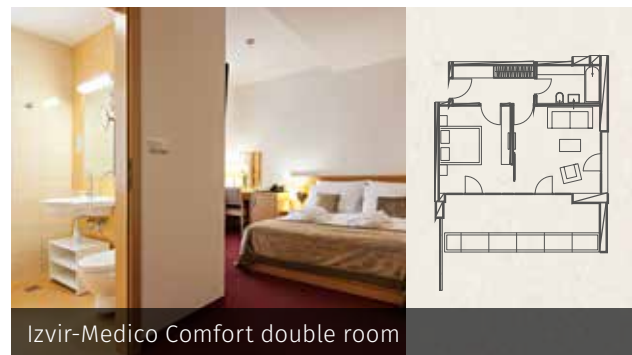

Rooms and equipment

	Family rooms / Suite	Standard double room	Standard single room	Comfort double room	Standard single room	Standard double room
Room				Izvir-Medico	Izvir-Medico	Izvir-Medico
Size	53.00 m²	22.00 m²	14.80 m²	28.80 m²	12.90 m²	16.40 m²
Number	10	35	14	4	25	40
Number of connected rooms:	10	0	0	0	0	0
Max capacity	2 + 2	2 + 1	1	2	1	2
No. of rooms for guests with disabilities	0	0	5	0	0	0
Main beds	10 (2 x 90 x 200 cm)	35 (2 x 90 x 200 cm)	14 (90 x 200 cm)	4 (160 x 200 cm)	25 (90 x 190 cm)	35 (150 x 190 cm), 5 (160 x 200 cm)
Additional beds	10 (140x190cm)	5 (80 x 190 cm)	0	0	0	0
View	Courtyard/ Mura river	Courtyard/ Mura river/ pool	Mura river/ pool	park	park/Mura river	park/Mura river
Balcony	5	15	0	2	0	6
Minibar	all rooms	all rooms	all rooms	all rooms	all rooms	all rooms
Shower	all rooms	15	all rooms	all rooms	all rooms	35
Bathtub & shower	0	20	0	0	0	5