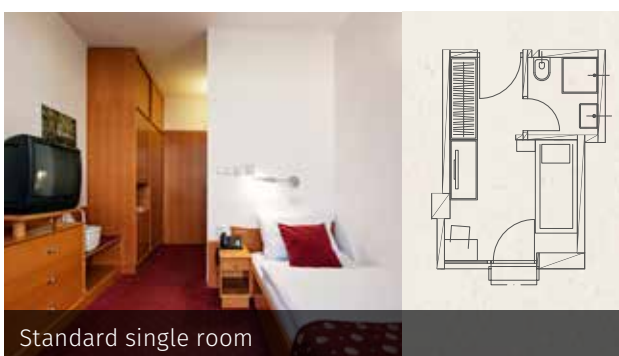

Rooms and equipment

	Family rooms / Suite	Standard double room	Standard single room	Comfort double room	Standard single room	Standard double room
Room				Izvir-Medico	Izvir-Medico	Izvir-Medico
Size	53.00 m²	22.00 m²	14.80 m²	28.80 m²	12.90 m²	16.40 m²
Number	10	35	14	4	25	40
Number of connected rooms:	10	0	0	0	0	0
Max capacity	2 + 2	2 + 1	1	2	1	2
No. of rooms for guests with disabilities	0	0	5	0	0	0
Main beds	10 (2 x 90 x 200 cm)	35 (2 x 90 x 200 cm)	14 (90 x 200 cm)	4 (160 x 200 cm)	25 (90 x 190 cm)	35 (150 x 190 cm), 5 (160 x 200 cm)
Additional beds	10 (140x190cm)	5 (80 x 190 cm)	0	0	0	0
View	Courtyard/ Mura river	Courtyard/ Mura river/ pool	Mura river/ pool	park	park/Mura river	park/Mura river
Balcony	5	15	0	2	0	6
Minibar	all rooms	all rooms	all rooms	all rooms	all rooms	all rooms
Shower	all rooms	15	all rooms	all rooms	all rooms	35
Bathtub & shower	0	20	0	0	0	5