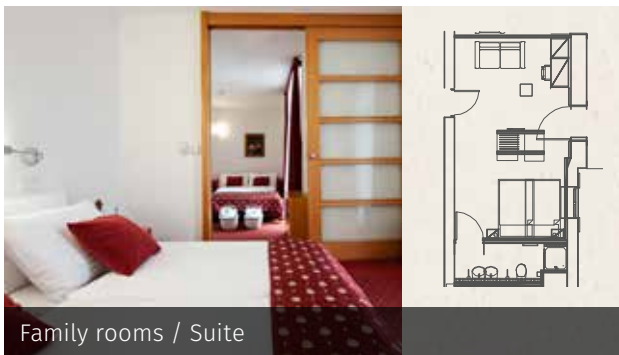

Rooms and equipment

	Family rooms / Suite	Standard double room	Standard single room	Comfort double room	Standard single room	Standard double room
Room				Izvir-Medico	Izvir-Medico	Izvir-Medico
Size	53.00 m²	22.00 m²	14.80 m²	28.80 m²	12.90 m²	16.40 m²
Number	10	35	14	4	25	40
Number of connected rooms:	10	0	0	0	0	0
Max capacity	2 + 2	2 + 1	1	2	1	2
No. of rooms for guests with disabilities	0	0	5	0	0	0
Main beds	10 (2 x 90 x 200 cm)	35 (2 x 90 x 200 cm)	14 (90 x 200 cm)	4 (160 x 200 cm)	25 (90 x 190 cm)	35 (150 x 190 cm), 5 (160 x 200 cm)
Additional beds	10 (140x190cm)	5 (80 x 190 cm)	0	0	0	0
View	Courtyard/ Mura river	Courtyard/ Mura river/ pool	Mura river/ pool	park	park/Mura river	park/Mura river
Balcony	5	15	0	2	0	6
Minibar	all rooms	all rooms	all rooms	all rooms	all rooms	all rooms
Shower	all rooms	15	all rooms	all rooms	all rooms	35
Bathtub & shower	0	20	0	0	0	5